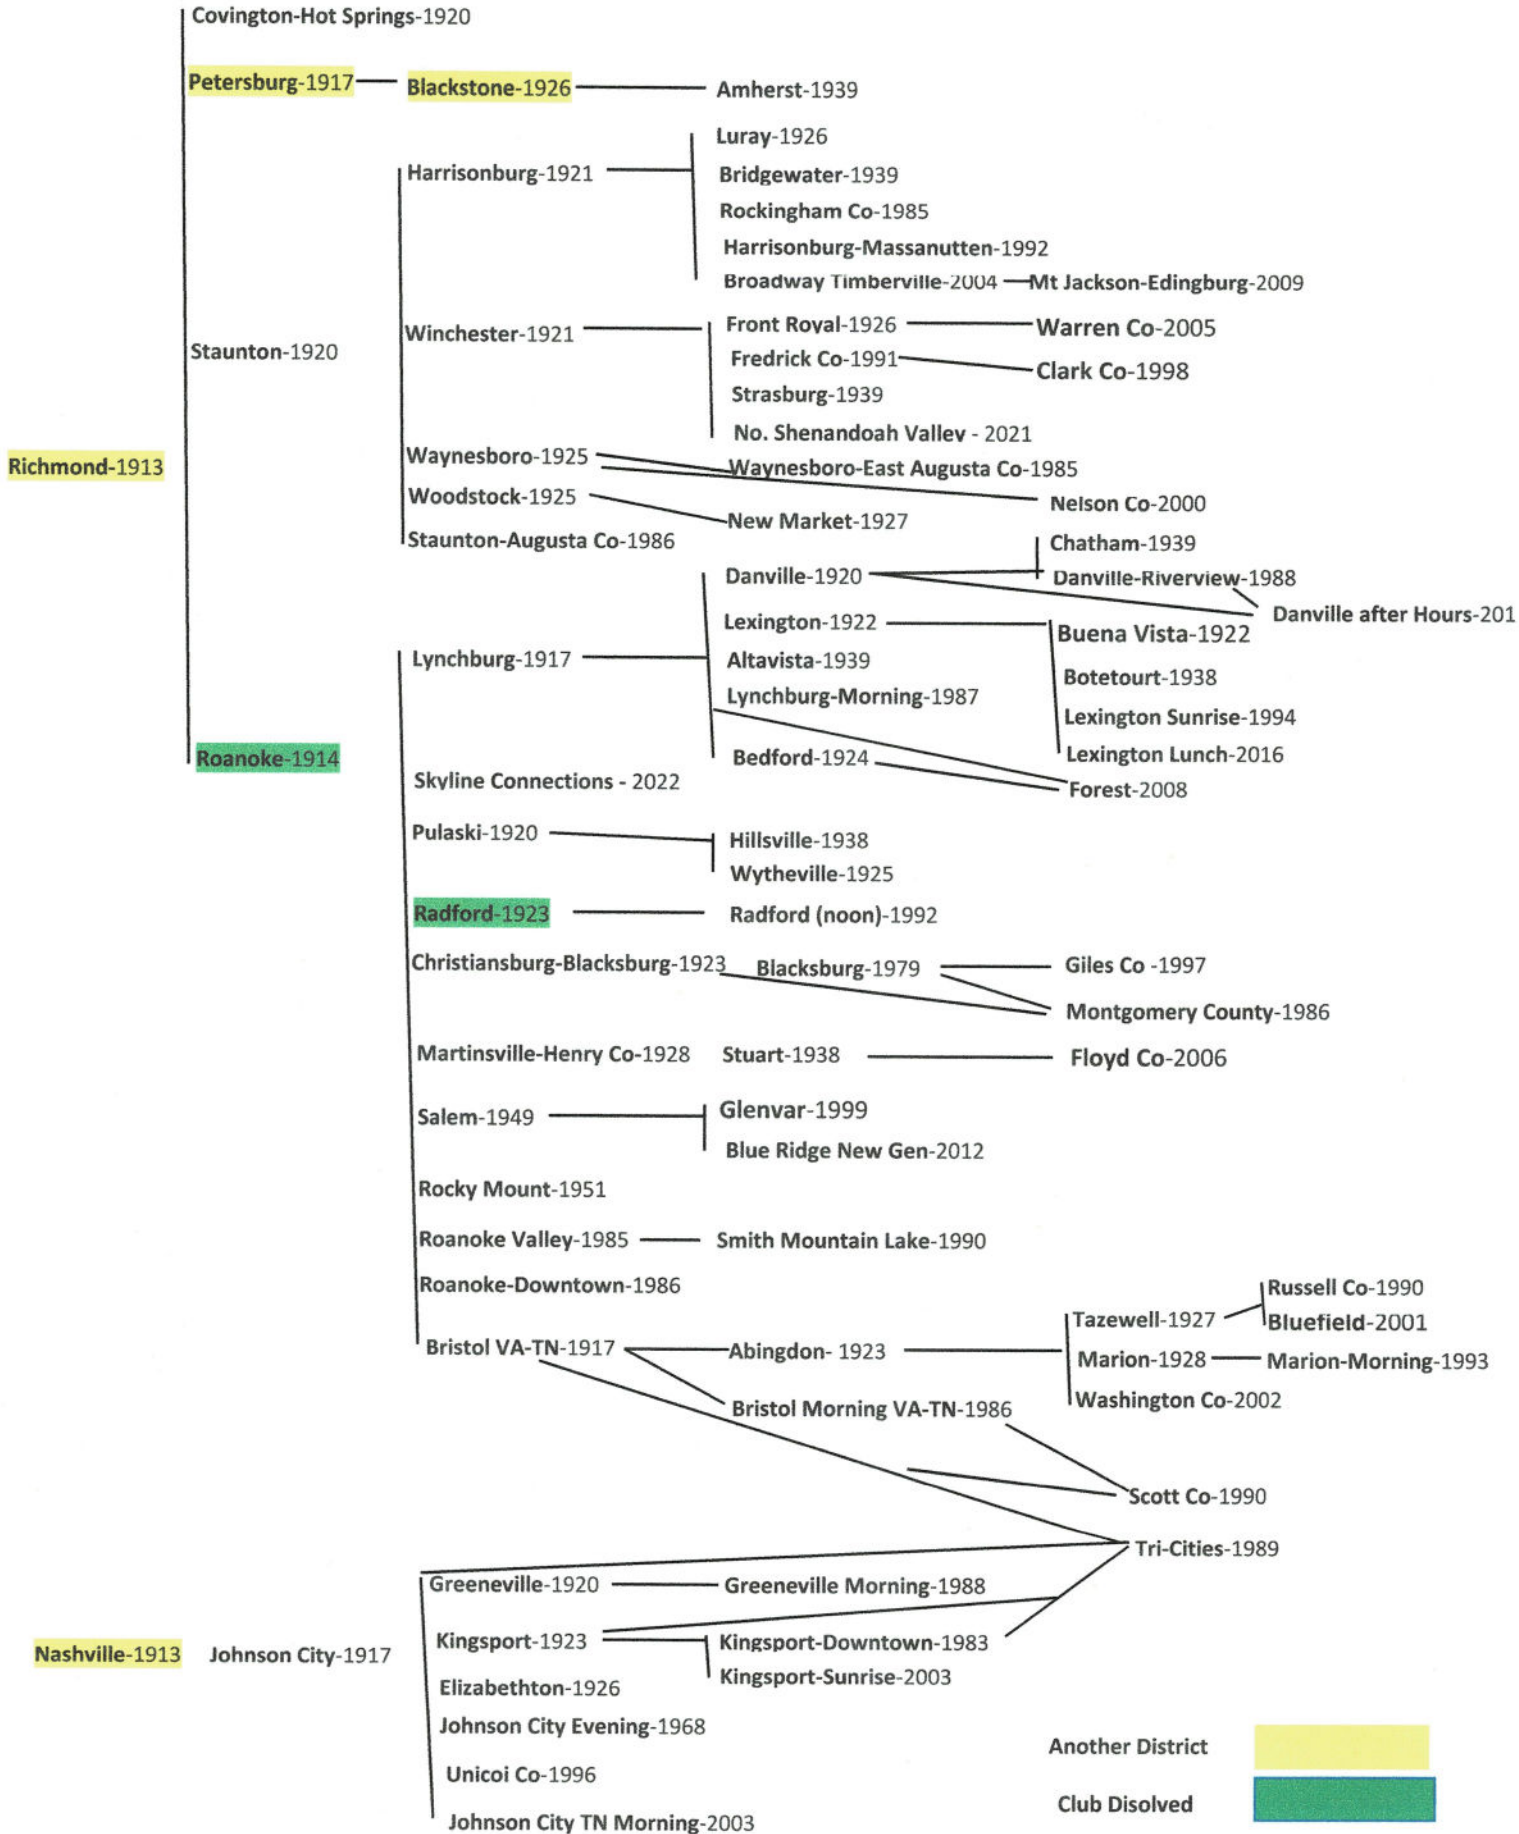

# Rotary District 7570 Genealogy Map

## Club Terminations and Mergers

Club	Charter Date	Last Meeting Date	Notes
Winchester's Latest	2006	2016	
Galax	1924	?	
Wytheville Morning	2002	2021	
Radford	1923	2022	
Martinsville	1928	2022	Mergerd as Martinsville-Henry County Club using Martinsville charter
Martinsville Uptown	1988	2022	Mergerd as Martinsville-Henry County Club using Martinsville charter
Henry County	1946	2022	Mergerd as Martinsville-Henry County Club using Martinsville charter
Christainsburg	2001	2019	
Mountain City	1938	2020	
Roanoke	2014	2021	Became the Skyline Connections Club using Roanoke charter